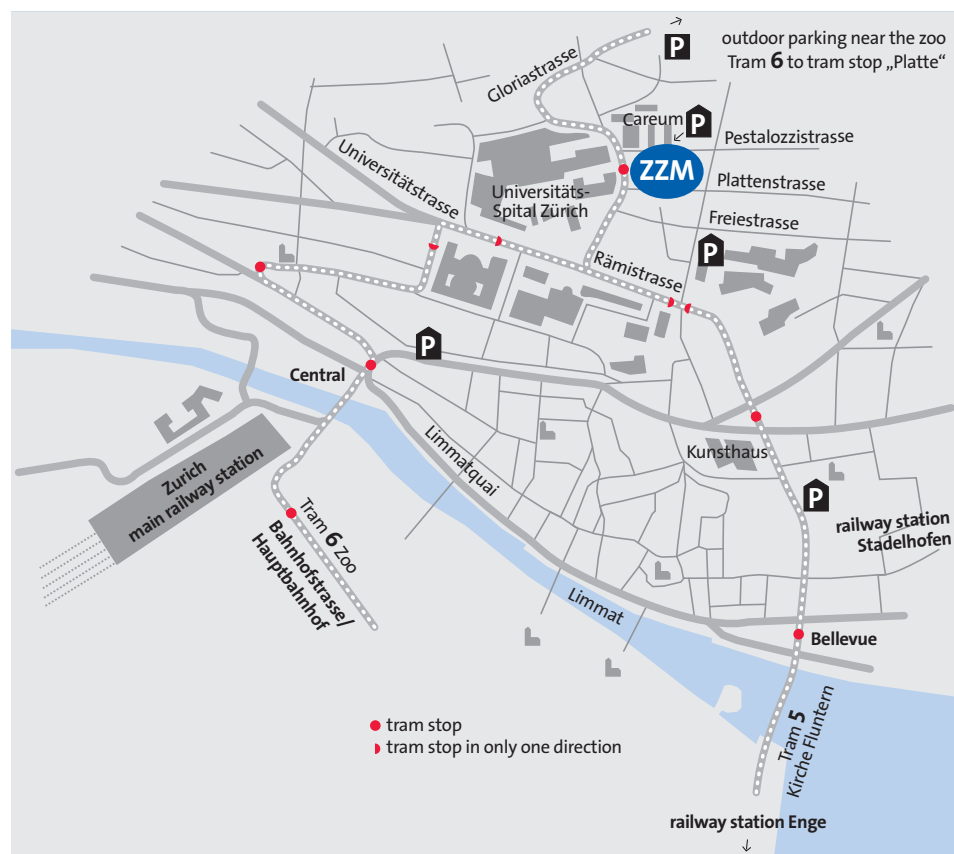

Directions

The Center for Dental Medicine (ZZM) is easily accessible by tram. Journey by tram from Zurich main railway station takes about 15 minutes.

Travelling from Zurich main railway station

Tram No. 6 (direction „Zoo“) leaving from tram stop „Bahnhofstrasse/Hauptbahnhof“ or „Central“.

Travelling from „Enge“ or „Stadelhofen“ railway stations

Tram No. 5 (direction „Kirche Fluntern/Zoo“) leaving from „Bahnhof Enge“ or „Bellevue“ respectively.

The Center for Dental Medicine (ZZM) is situated opposite the tram stop „Platte“.

The multi-storey car park “Careum” is located next to the Center for Dental Medicine. Access to the car park is via Pestalozzistrasse.

Opening hours

Daily from 6 am to 2 am

Parking fees

1 hr	4.00 Swiss francs
Every additional hour	4.00 Swiss francs

The multi-storey car park of the Rämibühl canton school is situated close to the Center for Dental Medicine. Access to this car park is via Zürichbergstrasse.

Opening hours

24 hours

Parking fees

1 hr		3.00 Swiss francs
more than 1 hr	per 20 min	1.00 Swiss franc
Daily flat rate		30.00 Swiss francs